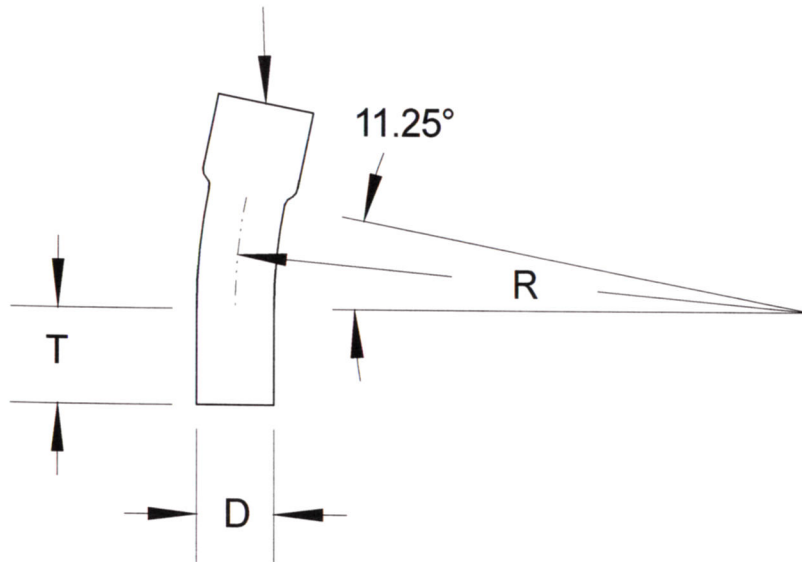

SIZE	DIAMETER "D"	RADIUS "R"	TANGENT "T" (MIN.)	PART NUMBER	WEIGHT (LBS.)
1"	1.315"	60"	1.875"	DB-11160	0.2213
1 1/2"	1.9"	60"	2"	DB-1501160	0.3393
2"	2.375"	60"	2"	DB-21160	0.531
3"	3.5	60"	3.125"	DB-31160	1.283
4"	4.5"	60"	3.375"	DB-41160	2.567
5"	5.563"	60"	3.625"	DB-51160	4.797
6"	6.625"	60"	3.75"	DB-61160	6.721

INTEGRAL COUPLING

**RACEWAYS TECHNOLOGY
& MFG., INC.**
TACOMA, WA

11.25 DEGREE DB120 PVC ELBOW 60" RADIUS

NO SCALE

RTP

2012