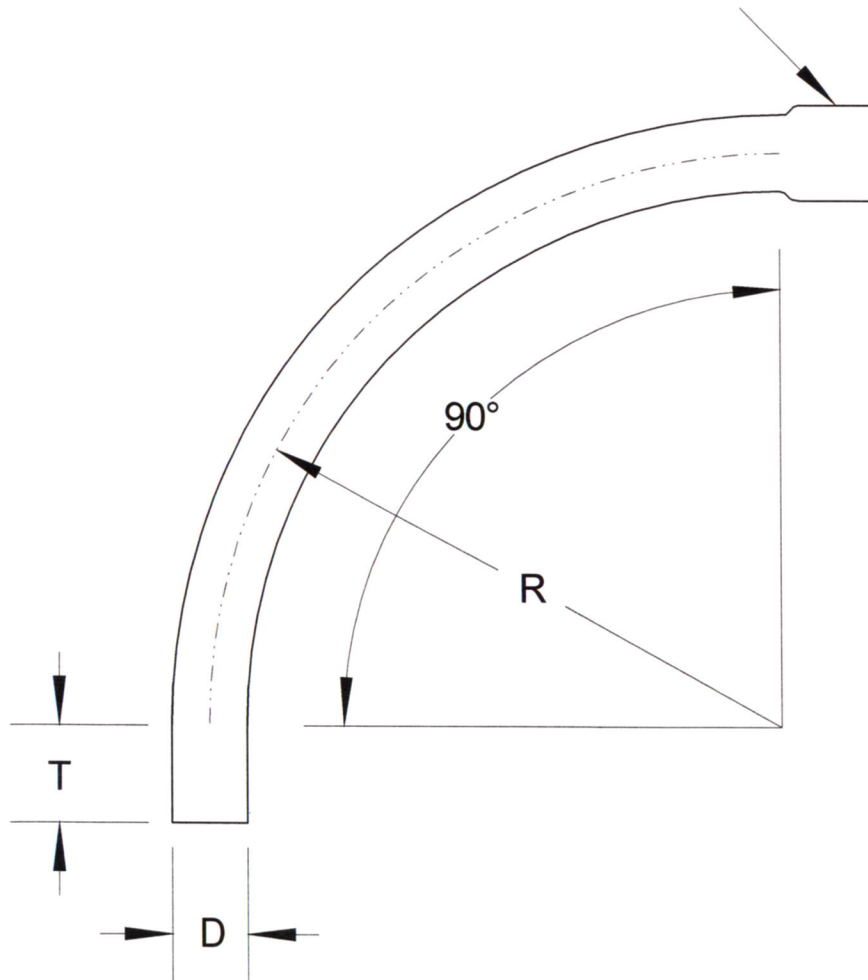

| SIZE | DIAMETER "D" | RADIUS "R" | TANGENT "T" (MIN.) | PART NUMBER | WEIGHT (LBS.) |
|--------|-----------------|---------------|-----------------------|-------------|------------------|
| 1" | 1.315" | 72" | 1.875" | DB-19072 | 1.8 |
| 1 1/2" | 1.9" | 72" | 2" | DB-1509072 | 2.8 |
| 2" | 2.375" | 72" | 2" | DB-29072 | 4.3 |
| 3" | 3.5 | 72" | 3.125" | DB-39072 | 9.5 |
| 4" | 4.5" | 72" | 3.375" | DB-49072 | 15.6 |
| 5" | 5.563" | 72" | 3.625" | DB-59072 | 24.2 |
| 6" | 6.625" | 72" | 3.75" | DB-69072 | 35.595 |

INTEGRAL COUPLING

**RACEWAYS TECHNOLOGY
& MFG., INC.**

TACOMA, WA

90 DEGREE DB120 PVC ELBOW 72" RADIUS

NO SCALE

RTP

2012