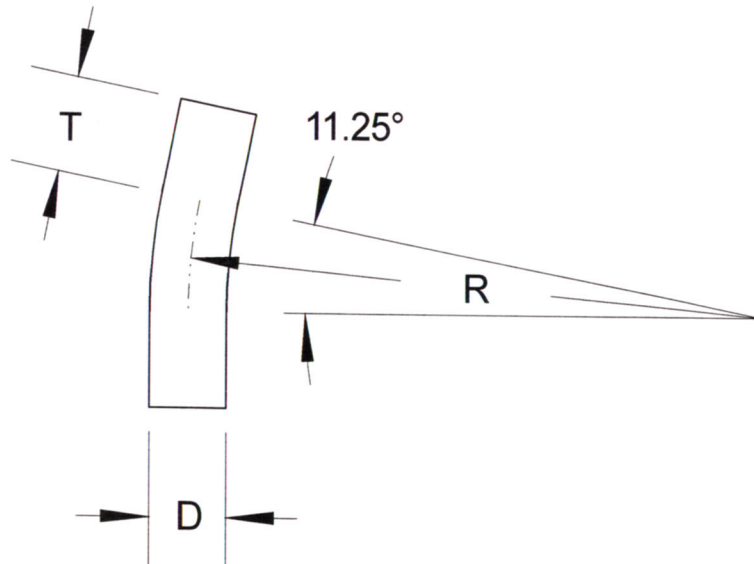

SIZE	DIAMETER "D"	RADIUS "R"	TANGENT "T" (MIN.)	PART NUMBER	WEIGHT (LBS.)
1/2"	.84"	12"	1.5"	S40W-051112	0.07
3/4"	1.05"	12"	1.5"	S40W-0751112	0.09
1"	1.315"	12"	1.875"	S40W-11112	0.138
1 1/4"	1.66"	12"	2"	S40W-1251112	0.211
1 1/2"	1.9"	12"	2"	S40W-1501112	0.259
2"	2.375"	12"	2"	S40W-21112	0.376
2 1/2"	2.875"	12"	3"	S40W-2501112	0.659

INTEGRAL COUPLINGS AVAILABLE ON REQUEST

**RACEWAYS TECHNOLOGY  
& MFG., INC.**  
TACOMA, WA

11.25 DEGREE S/40 NSF PVC ELBOW 12" RADIUS

NO SCALE

RTP

2012