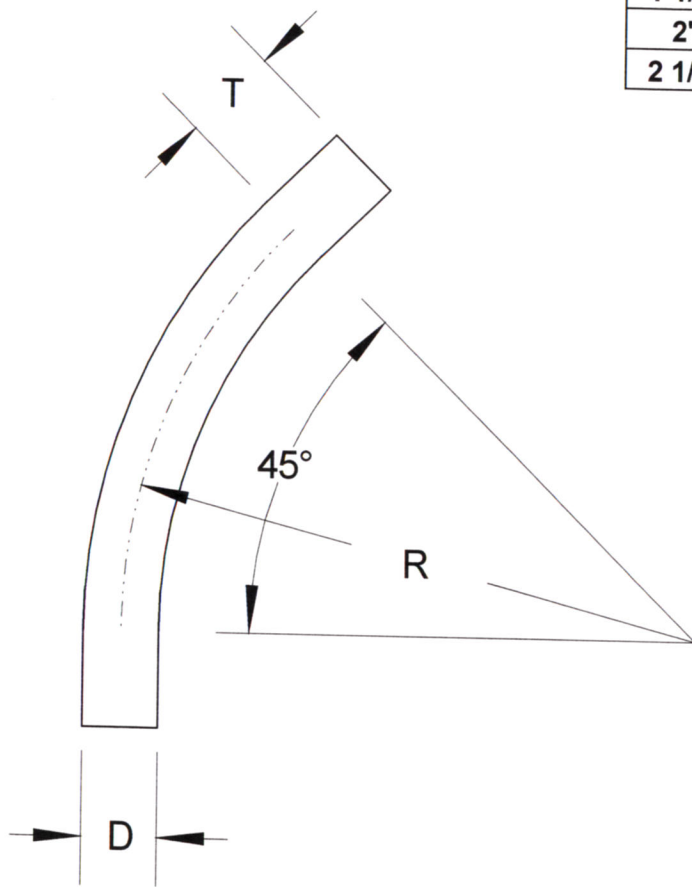

SIZE	DIAMETER "D"	RADIUS "R"	TANGENT "T" (MIN.)	PART NUMBER	WEIGHT (LBS.)
1/2"	.84"	12"	1.5"	S40W-054512	0.195
3/4"	1.05"	12"	1.5"	S40W-0754512	0.252
1"	1.315"	12"	1.875"	S40W-14512	0.378
1 1/4"	1.66"	12"	2"	S40W-1254512	0.504
1 1/2"	1.9"	12"	2"	S40W-1504512	0.594
2"	2.375"	12"	2"	S40W-24512	0.796
2 1/2"	2.875"	12"	3"	S40W-2504512	1.295

INTEGRAL COUPLINGS AVAILABLE ON REQUEST

**RACEWAYS TECHNOLOGY
& MFG., INC.**
TACOMA, WA

45 DEGREE S/40 NSF PVC ELBOW 12" RADIUS

NO SCALE

RTP

2012