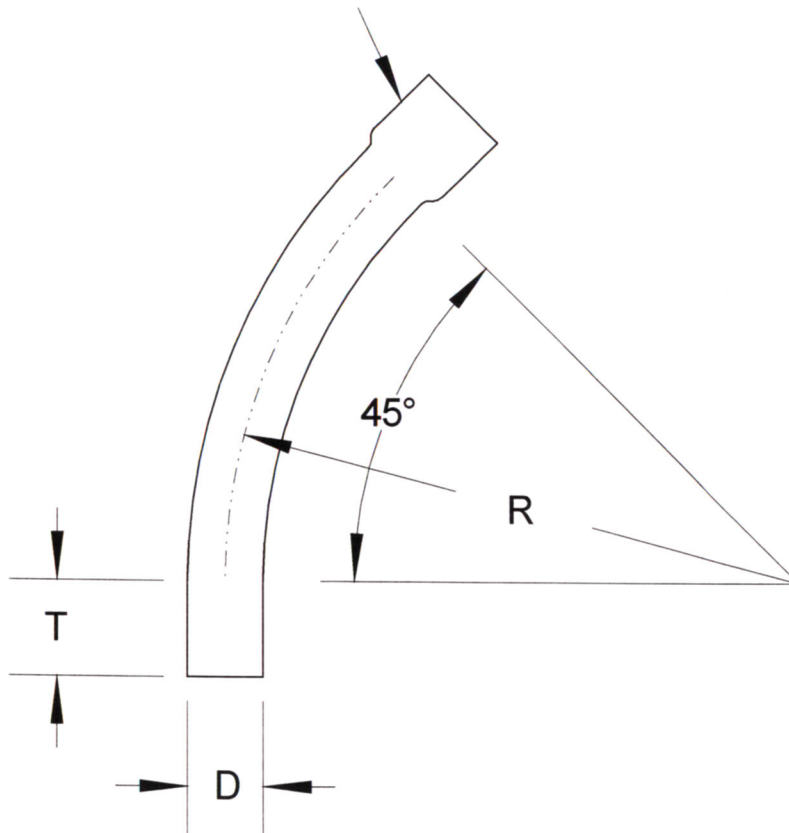

SIZE	DIAMETER "D"	RADIUS "R"	TANGENT "T" (MIN.)	PART NUMBER	WEIGHT (LBS.)
4"	4.35	60"	3.25	CD-44560	6.169

INTEGRAL COUPLING

**RACEWAYS TECHNOLOGY  
& MFG., INC.**  
TACOMA, WA

45 DEGREE C-DUCT PVC ELBOW 60" RADIUS

NO SCALE

RTP

2012