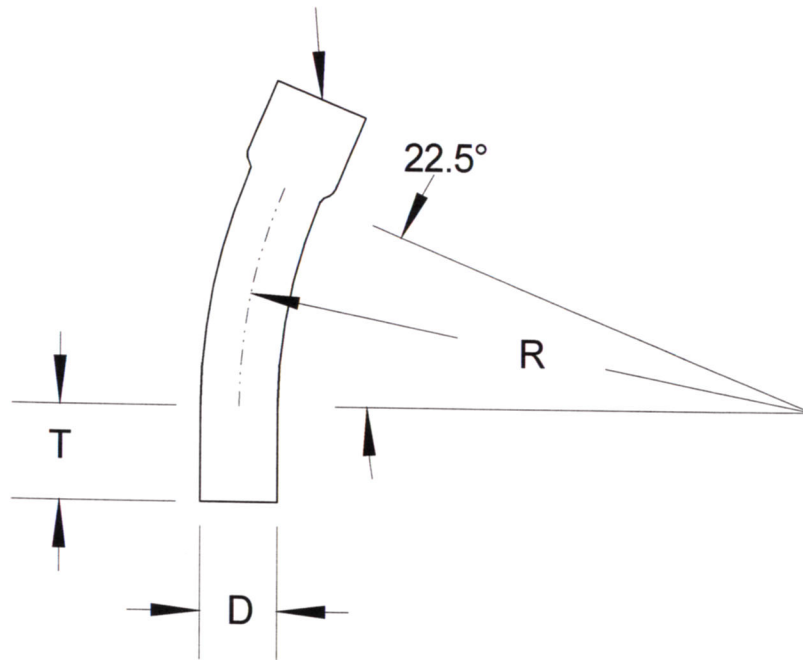

| SIZE | DIAMETER "D" | RADIUS "R" | TANGENT "T" (MIN.) | PART NUMBER | WEIGHT (LBS.) |
|--------|-----------------|---------------|-----------------------|---------------|------------------|
| 1 1/4" | 1.66" | 60" | 2" | S40GS-1252260 | 1.064 |
| 1 1/2" | 1.9" | 60" | 2" | S40GS-1502260 | 1.272 |
| 2" | 2.375" | 60" | 2" | S40GS-22260 | 1.688 |
| 3" | 3.5" | 60" | 3.125" | S40GS-32260 | 4.115 |
| 4" | 4.5" | 60" | 3.375" | S40GS-42260 | 5.851 |

INTEGRAL COUPLING

**RACEWAYS TECHNOLOGY
& MFG., INC.**
TACOMA, WA

22.5 DEGREE S/40 GAS PVC ELBOW 60" RADIUS

NO SCALE

RTP

2012