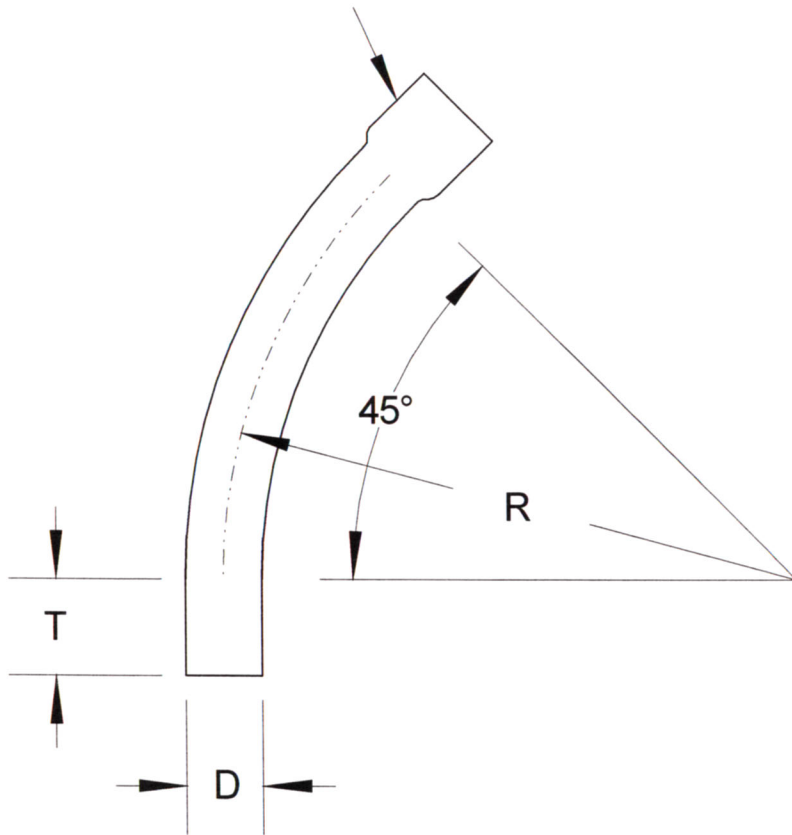

| SIZE | DIAMETER "D" | RADIUS "R" | TANGENT "T" (MIN.) | PART NUMBER | WEIGHT (LBS.) |
|--------|-----------------|---------------|-----------------------|---------------|------------------|
| 1 1/4" | 1.66" | 60" | 2" | S40GS-1254560 | 1.907 |
| 1 1/2" | 1.9" | 60" | 2" | S40GS-1504560 | 2.28 |
| 2" | 2.375" | 60" | 2" | S40GS-24560 | 3.026 |
| 3" | 3.5" | 60" | 3.125" | S40GS-34560 | 6.882 |
| 4" | 4.5" | 60" | 3.375" | S40GS-44560 | 9.784 |

INTEGRAL COUPLING

**RACEWAYS TECHNOLOGY
& MFG., INC.**
TACOMA, WA

45 DEGREE S/40 GAS PVC ELBOW 60' RADIUS

NO SCALE

RTP

2012